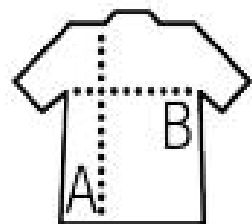

SOL'S SPORTY WOMEN

DAMES T-SHIRT RAGLAN MOUWEN

Kwaliteit

MESH POLYESTER 140

100% polyester ademend effect - dry fit

Stijl

SPORT

Raglan mouwen

Langere Rug

Groottes

XS

S

M

L

XL

XXL